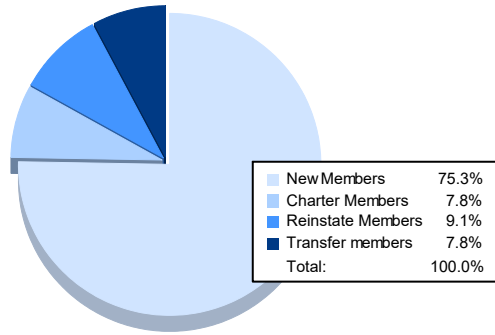

Year	New Clubs	Dropped Clubs	Gain/ Loss Clubs	New Members	Charter Members	Reinstate Members	Transfer Members	Total Member Added	Total Members Dropped	Gain/ Loss Members
2016-2017	1	0	1	111	22	6	13	152	208	-56
2017-2018	0	2	-2	99	0	4	32	135	227	-92
2018-2019	1	1	0	102	20	6	10	138	206	-68
2019-2020	0	0	0	82	2	2	8	94	208	-114
2020-2021	0	0	0	58	6	7	6	77	157	-80
<b>Average</b>	<b>0</b>	<b>1</b>	<b>0</b>	<b>90</b>	<b>10</b>	<b>5</b>	<b>14</b>	<b>119</b>	<b>201</b>	<b>-82</b>

### Membership Composition June 2021 Cumulative